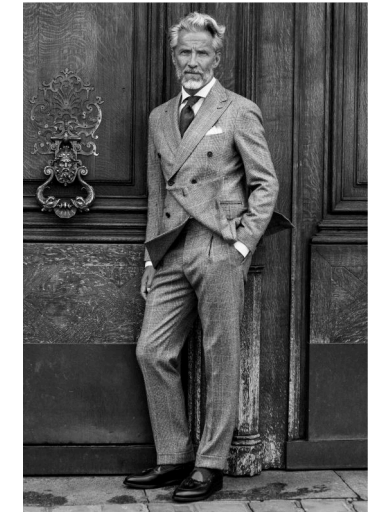

Ben D

HEIGHT 6'0.5"/184CM WAIST 31.5"/80CM
CHEST 37.5" / 95CM HIPS 37.5" / 95CM SHOE 10.0 US/44.0 EU/9.5 UK
HAIR GREY EYES BLUE

THE
UM

Tel: Suisse/Switzerland: + 41 (0) 22 747 75 63 | France: + 33 (0)2 51 27 25 65
Email: thierry.maurer@unitedmodels.eu