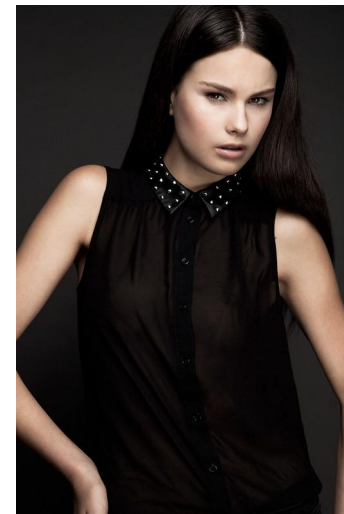

Pauline M

HEIGHT 5'9"/175CM BUST 30.5"/78CM WAIST 23.5"/60CM
HIPS 35.5" / 90CM SHOE 8.0 US/39.0 EU/6.0 UK
HAIR BROWN EYES HAZEL

THE
UM

Tel: Suisse/Switzerland: + 41 (0) 22 747 75 63 | France: + 33 (0)6 11 22 14 61
Email: thierry.maurer@unitedmodels.eu