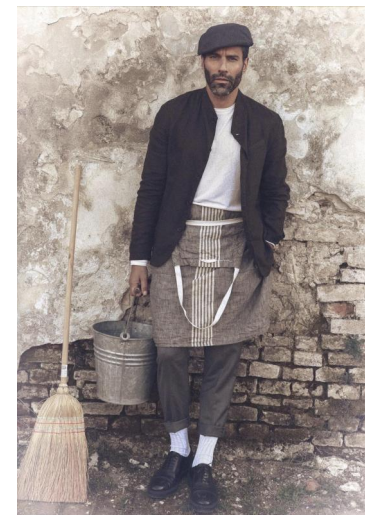

Alban W

HEIGHT 6'1"/185CM WAIST 33"/84CM
CHEST 40" / 102CM HIPS 39" / 99CM SHOE 9.5 US/43.0 EU/9.0 UK
HAIR BROWN EYES HAZEL

THE
UM

Tel: Suisse/Switzerland: + 41 (0) 22 747 75 63| France: + 33 (0)6 11 22 14 61
Email: thierry.maurer@unitedmodels.eu